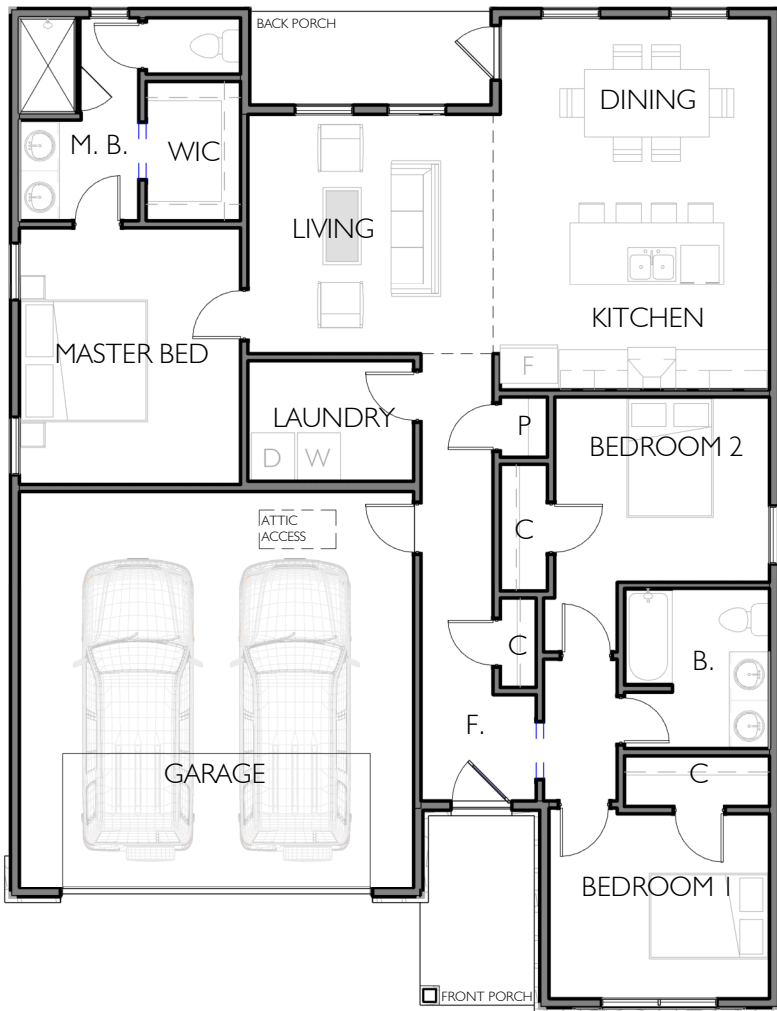

**WCH**  
HOMES  
HAWKS RIDGE

MAPLE

OPTION A

3 BEDROOMS  
DINING ROOM  
1,383 SQFT

OPTION B